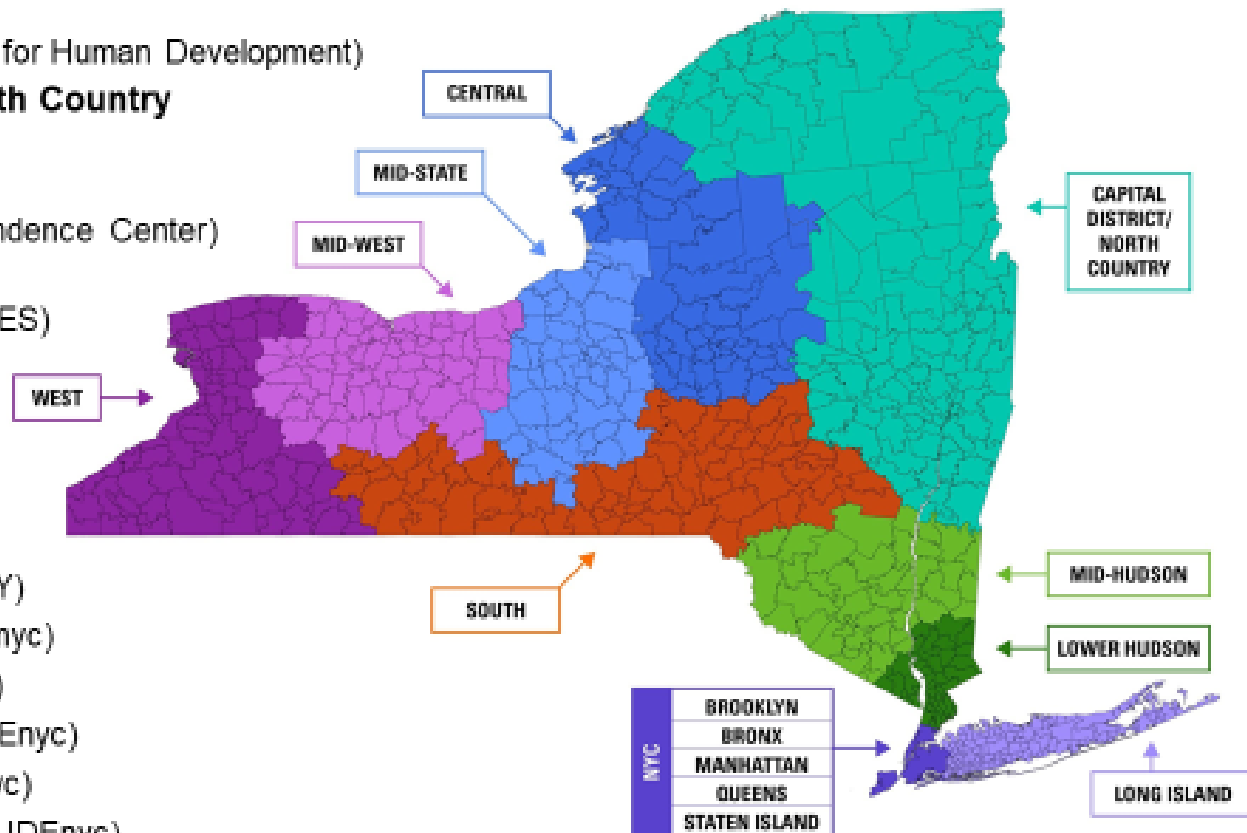

Early Childhood Family and Community Engagement Centers (EC FACE Centers)

Fourteen (14) Early Childhood FACE Centers

1. **Long Island**
(Long Island University)
2. **Lower Hudson**
(Westchester Institute for Human Development)
3. **Mid-Hudson**
(Westchester Institute for Human Development)
4. **Capital District/North Country**
(Measurement, Inc.)
5. **South**
(Southern Tier Independence Center)
6. **Central**
(Jefferson-Lewis BOCES)
7. **Mid-State**
(Syracuse University)
8. **Mid-West**
(Monroe 1 BOCES)
9. **West**
(Parent Center of WNY)
10. **Brooklyn (INCLUDEnyc)**
11. **Bronx (INCLUDEnyc)**
12. **Manhattan (INCLUDEnyc)**
13. **Queens (INCLUDEnyc)**
14. **Staten Island (INCLUDEnyc)**